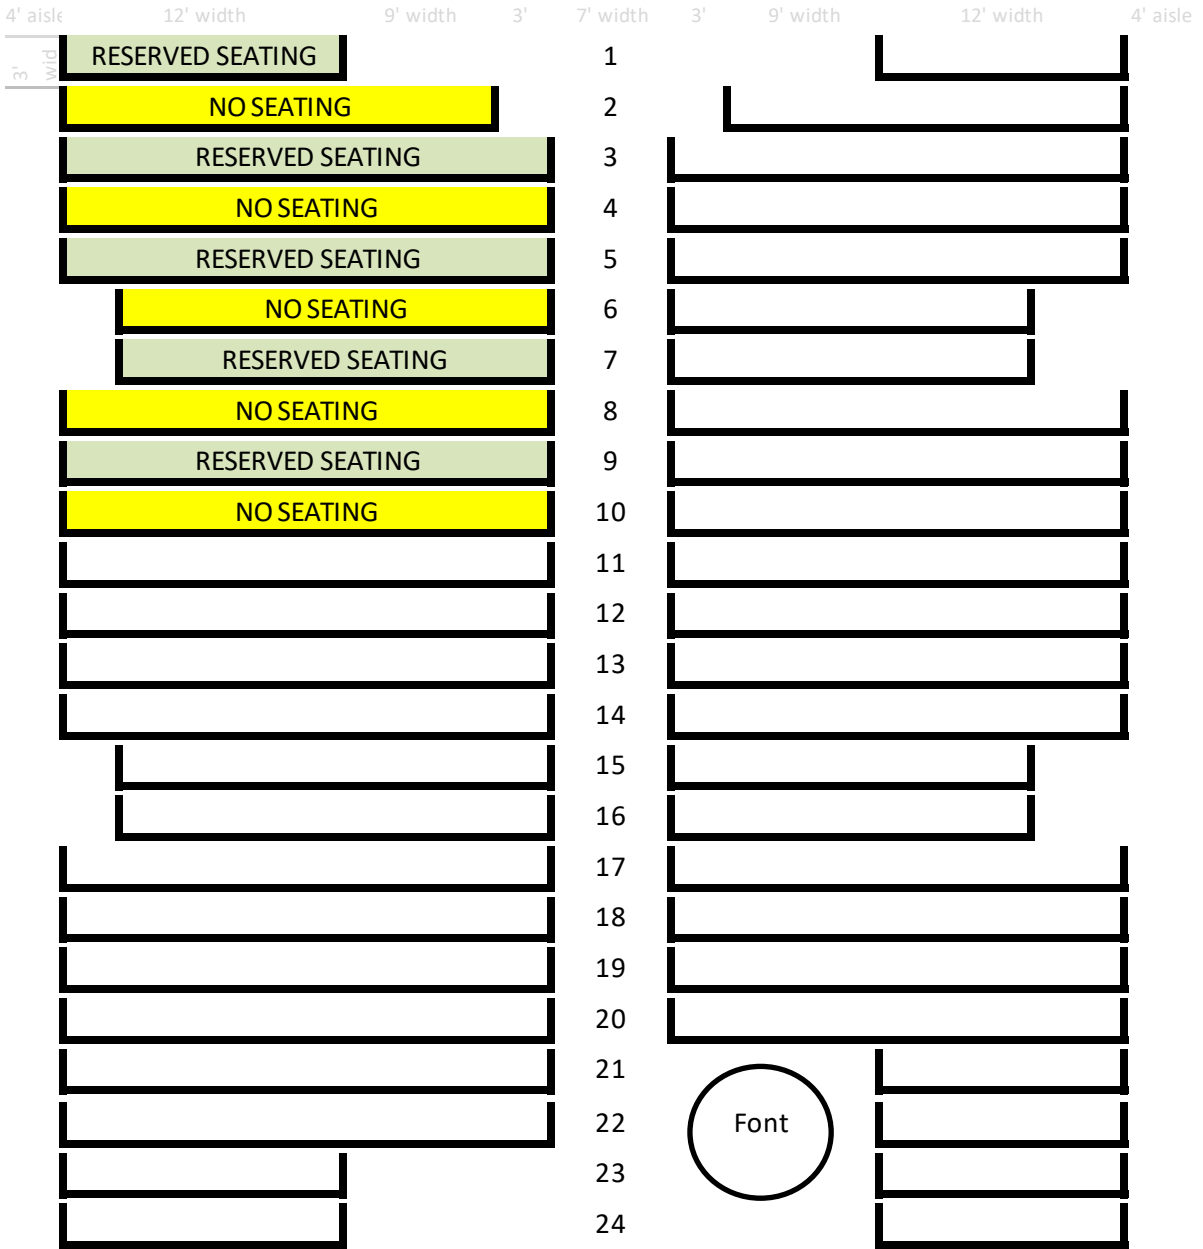

Sanctuary, Ambo and Altar

← exit

Entrance