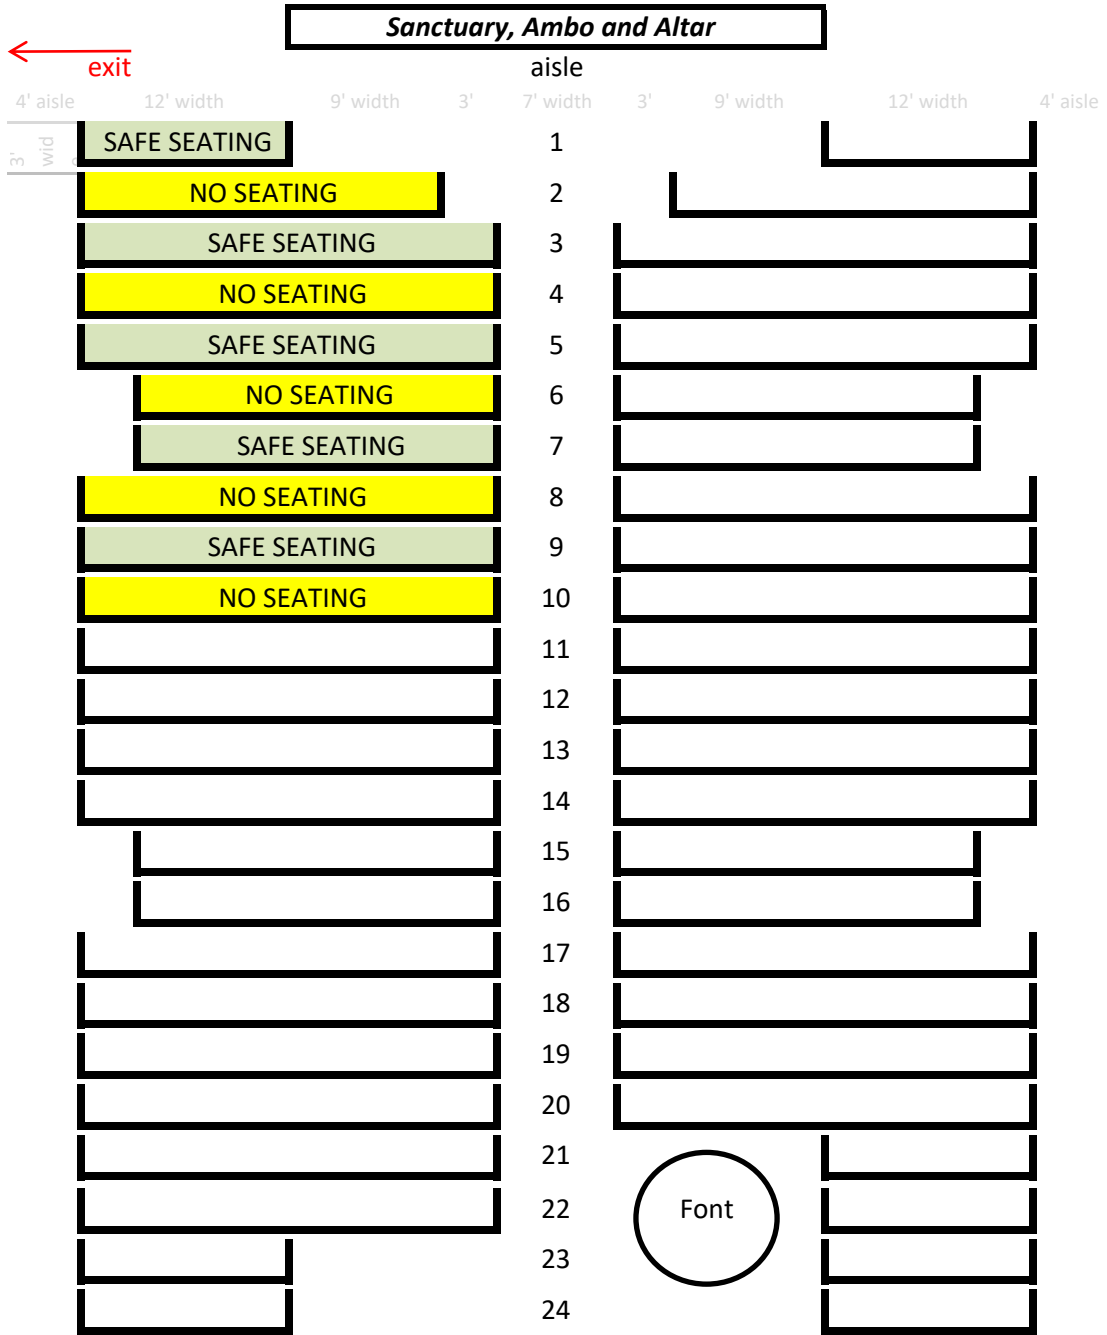

**Safe Seating Section for ALL Masses  
June, 2021**

Entrance